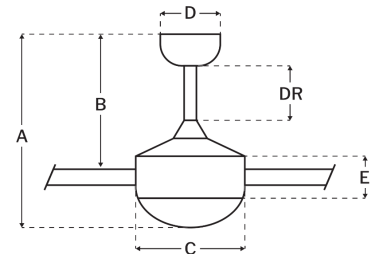

Motor

Motor Material:	Silicon Steel
Motor Technology:	DC
Motor Size (mm):	153x16
Mounting Options:	Flat or Angled Ceiling
Motor Type:	6-Speed Reversible
Indoor/Outdoor Rating:	Damp

Blades

Number of Blades:	6
Blades Included:	Yes
Blade Finish:	Titanium
Optional Blade Finishes:	No
Blade Material:	ABS
Blade Sweep:	66"
Blade Pitch:	13

Warranty

Limited Lifetime Warranty

Ceiling Drop Dimensions

A: Total Height w/ 10" Downrod	13.98"
B: Blade to Ceiling Height	10.31"
C: Housing Width	10.75"
D: Canopy Width	5.83"
E: Housing Height	4.76"

Electrical/Lighting