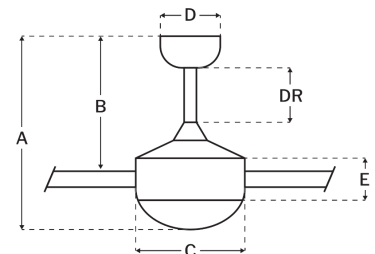

Motor

Motor Material:	Silicon Steel
Motor Technology:	DC
Motor Size (mm):	153x16
Mounting Options:	Flat or Angled Ceiling
Motor Type:	6-Speed Reversible
Indoor/Outdoor Rating:	Damp

Blades

Number of Blades:	6
Blades Included:	Yes
Blade Finish:	Flat Black
Optional Blade Finishes:	No
Blade Material:	ABS
Blade Sweep:	66"
Blade Pitch:	13

Warranty

Limited Lifetime Warranty

Ceiling Drop Dimensions

A: Total Height w/ 10" Downrod	13.98"
B: Blade to Ceiling Height	10.31"
C: Housing Width	10.75"
D: Canopy Width	5.83"
E: Housing Height	4.76"

Electrical/Lighting