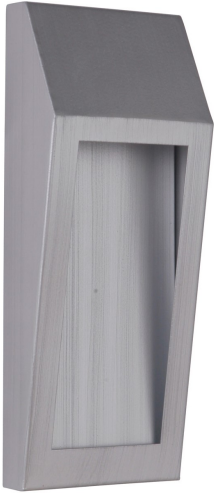

## Z9302-BAO-LED

Wedge 1 Light Small LED Outdoor Pocket Sconce

Brushed Aluminum

UPC#647881174262

### Additional Finishes

Z9302-OBO-LED