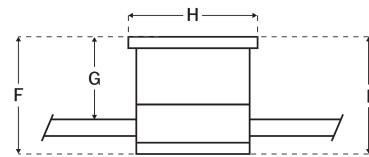

Motor

Motor Material:	Silicon Steel
Motor Technology:	DC
Motor Size (mm):	125X30
Mounting Options:	Flush Mount
Motor Type:	6-Speed Reversible
Indoor/Outdoor Rating:	Damp

Blades

Number of Blades:	5
Blades Included:	Yes
Blade Finish:	Brushed Nickel/Greywood
Optional Blade Finishes:	No
Blade Material:	Plywood
Blade Sweep:	52"
Blade Pitch:	13

Warranty

Limited Lifetime Warranty

Ceiling Drop Dimensions

F: Overall Height	10.04"
G: Blade to Ceiling Height	6.77"
H: Housing Width	6.04"
I: Housing Height	6.71"

Electrical/Lighting

Amps (High Speed):	0.41
Light Source Type:	Integrated LED
Number of Bulbs:	1
Bulbs Included:	Yes
Total Lighting Wattage:	18
Dimmable:	Yes
Delivered Lumens:	819
CRI:	90
Color Temp:	3000K
Lens Type:	Frost White Acrylic
Lens Cover:	Yes
Uplight:	No
Control Type Included:	WIDC Handheld
Optional Controls:	No
WiFi Enabled:	Yes