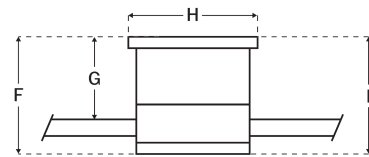

CRAFTMADE™

WYT52FB5

Wyatt 52" Fan With Optional Light Kit Flat Black

UPC#647881228118

Additional Finishes

WYT52PN5

Measurements

Blade Sweep (in):	52
Height (in):	10.04
Product Weight (lbs):	13.23
Lead Wire (in):	12
Carton Length (in):	22.76
Carton Width (in):	11.34
Carton Height (in):	8.11
Carton Cube:	1.21
Carton Weight (lbs):	18.03

Motor

Motor Material:	Silicon Steel
Motor Technology:	DC
Motor Size (mm):	125X30
Mounting Options:	Flush Mount
Motor Type:	6-Speed Reversible
Indoor/Outdoor Rating:	Damp

Blades

Number of Blades:	5
Blades Included:	Yes
Blade Finish:	Flat Black/Greywood
Optional Blade Finishes:	No
Blade Material:	Plywood
Blade Sweep:	52"
Blade Pitch:	13

Warranty

Limited Lifetime Warranty

Ceiling Drop Dimensions

F: Overall Height	10.04"
G: Blade to Ceiling Height	6.77"
H: Housing Width	6.04"
I: Housing Height	6.71"

Electrical/Lighting

Amps (High Speed):	0.41
Light Source Type:	Integrated LED
Number of Bulbs:	1
Bulbs Included:	Yes
Total Lighting Wattage:	18
Dimmable:	Yes
Delivered Lumens:	819
CRI:	90
Color Temp:	3000K
Lens Type:	Frost White Acrylic
Lens Cover:	Yes
Uplight:	No
Control Type Included:	WIDC Handheld
Optional Controls:	No
WiFi Enabled:	Yes