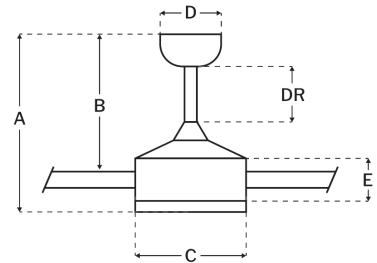

Motor

Motor Material:	Silicon Steel
Motor Technology:	DC
Motor Size (mm):	165x20
Mounting Options:	Flat or Angled Ceiling
Motor Type:	6-Speed Reversible
Indoor/Outdoor Rating:	Indoor

Blades

Number of Blades:	8
Blades Included:	Yes
Blade Finish:	Flat Black
Optional Blade Finishes:	No
Blade Material:	Aluminum
Blade Sweep:	72"
Blade Pitch:	12

Warranty

Limited Lifetime Warranty

Ceiling Drop Dimensions

A: Total Height w/ 6" Downrod	17.4"
B: Blade to Ceiling Height	13.98"
C: Housing Width	11.57"
D: Canopy Width	5.91"
E: Housing Height	9.45"

Electrical/Lighting