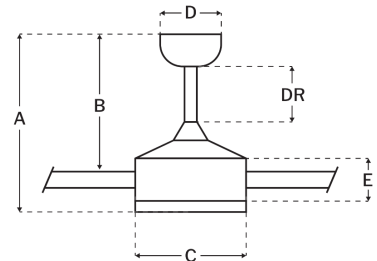

Motor

Motor Material:	Silicon Steel
Motor Technology:	DC
Motor Size (mm):	165x20
Mounting Options:	Flat or Angled Ceiling
Motor Type:	6-Speed Reversible
Indoor/Outdoor Rating:	Indoor

Blades

Number of Blades:	8
Blades Included:	Yes
Blade Finish:	Brushed Aluminum
Optional Blade Finishes:	No
Blade Material:	Aluminum
Blade Sweep:	72"
Blade Pitch:	12

Warranty

Limited Lifetime Warranty

Ceiling Drop Dimensions

A: Total Height w/ 6" Downrod	17.4"
B: Blade to Ceiling Height	13.98"
C: Housing Width	11.57"
D: Canopy Width	5.91"
E: Housing Height	9.45"

Electrical/Lighting