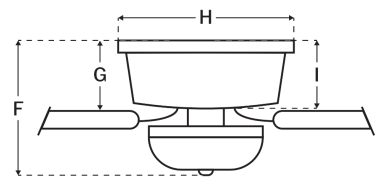

CRAFTMADE™

WHL42FB5C1

Wheeler 42" Fan With Optional 2-Light Bowl Light Kit Flat Black

UPC#647881262167

Additional Finishes

WHL42BNK5C1

WHL42W5C1

Measurements

Blade Sweep (in):	42
Height (in):	13.43
Product Weight (lbs):	13.23
Lead Wire (in):	8
Carton Length (in):	22.99
Carton Width (in):	11.42
Carton Height (in):	10.51
Carton Cube:	1.6
Carton Weight (lbs):	15.65

Motor

Motor Material:	Silicon Steel
Motor Technology:	AC
Motor Size (mm):	153x12
Mounting Options:	Flush Mount
Motor Type:	3-Speed Reversible
Indoor/Outdoor Rating:	Indoor

Blades

Number of Blades:	5
Blades Included:	Yes
Blade Finish:	Flat Black/Greywood
Optional Blade Finishes:	No
Blade Material:	MDF
Blade Sweep:	42"
Blade Pitch:	11.5

Warranty

Limited Lifetime Warranty

Ceiling Drop Dimensions

F: Overall Height	13.43"
G: Blade to Ceiling Height	7.05"
H: Housing Width	9.92"
I: Housing Height	6.3"

Electrical/Lighting

Amps (High Speed):	0.4
Light Source Type:	LED
Number of Bulbs:	2
Bulbs Included:	Yes
Total Lighting Wattage:	18
Dimmable:	Yes
Delivered Lumens:	1727
CRI:	80
Color Temp:	3000K
Lens Type:	Frost White Glass
Lens Cover:	N/A
Uplight:	No
Control Type Included:	Pull Chain
Optional Controls:	Available
WiFi Enabled:	No