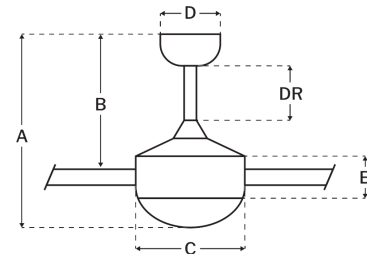

Measurements

Blade Sweep (in):	52
Downrod Length (in):	6
Height (in):	20.54
Canopy Width (in):	5.87
Product Weight (lbs):	27.78
Lead Wire (in):	80
Carton Length (in):	25.91
Carton Width (in):	14.41
Carton Height (in):	12.52
Carton Cube:	2.7
Carton Weight (lbs):	30.42

Energy Guide

Airflow at High Speed:	4846
Energy Guide Airflow:	3512
Energy Guide Watts:	45
Efficiency (CFM/Watt):	78
Est. Yearly Energy Cost:	$13
Certifications:	cULus
Title 20:	No
Title 24 (JA8):	No
Safety Cable:	Yes

Motor

Motor Material:	Silicon Steel
Motor Technology:	AC
Motor Size (mm):	188x20
Mounting Options:	Flat or Angled Ceiling
Motor Type:	3-Speed Reversible
Indoor/Outdoor Rating:	Wet

Blades

Number of Blades:	4
Blades Included:	Yes
Blade Finish:	Flat Black/Grey Walnut
Optional Blade Finishes:	No
Blade Material:	ABS/Steel
Blade Sweep:	52"
Blade Pitch:	14

Warranty

Limited Lifetime Warranty

Ceiling Drop Dimensions

A: Total Height w/ 6" Downrod	20.54"
B: Blade to Ceiling Height	12.72"
C: Housing Width	8.74"
D: Canopy Width	5.87"
E: Housing Height	3.88"

Electrical/Lighting

Amps (High Speed):	0.58
Light Source Type:	Integrated LED
Number of Bulbs:	1
Bulbs Included:	Yes
Total Lighting Wattage:	22
Dimmable:	Yes
Delivered Lumens:	1725
CRI:	90
Color Temp:	3000K
Lens Type:	Seeded Glass
Lens Cover:	N/A
Uplight:	No
Control Type Included:	UCI-2000-2
Optional Controls:	Available
WiFi Enabled:	No