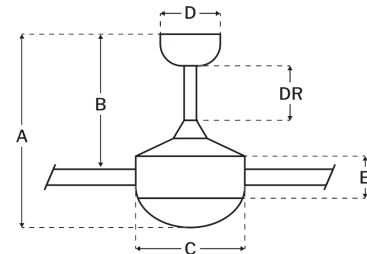

Ceiling Drop Dimensions

A: Total Height w/ 8" Downrod	21.37"
B: Blade to Ceiling Height	15.68"
C: Housing Width	14.5"
D: Canopy Width	5.16"
E: Housing Height	13.7"

Electrical/Lighting

Amps (High Speed):	0.46
Light Source Type:	Integrated LED
Number of Bulbs:	1
Bulbs Included:	Yes
Total Lighting Wattage:	22
Dimmable:	Yes
Delivered Lumens:	1367
CRI:	90
Color Temp:	3000K
Lens Type:	Frost White Glass
Lens Cover:	N/A
Uplight:	No
Control Type Included:	IDC Wall (2) & Clamshell
Optional Controls:	No
WiFi Enabled:	No