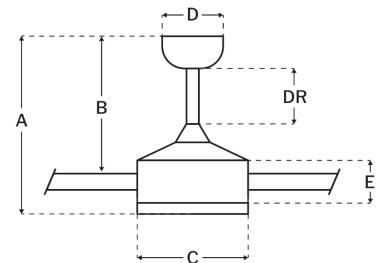

Warranty

Limited Lifetime Warranty

Ceiling Drop Dimensions

A: Total Height w/ 6" Downrod	17.51"
B: Blade to Ceiling Height	14.08"
C: Housing Width	9.13"
D: Canopy Width	5.91"
E: Housing Height	4.47"

Electrical/Lighting

Amps (High Speed):	0.4
Light Source Type:	Integrated LED
Number of Bulbs:	1
Bulbs Included:	Yes
Total Lighting Wattage:	20
Dimmable:	Yes
Delivered Lumens:	1083
CRI:	80
Color Temp:	3000-5000K
Lens Type:	Frosted Acrylic
Lens Cover:	Yes
Uplight:	No
Control Type Included:	WIDC Handheld
Optional Controls:	Available
WiFi Enabled:	Yes