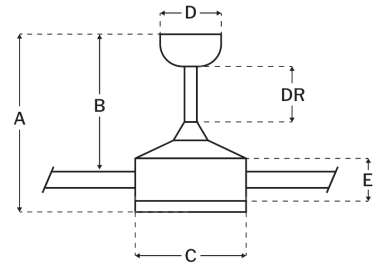

Blade Sweep (in):	52
Downrod Length (in):	6
Height (in):	14.97
Canopy Width (in):	5.91
Product Weight (lbs):	17.2
Lead Wire (in):	80
Carton Length (in):	24.21
Carton Width (in):	10.35
Carton Height (in):	8.27
Carton Cube:	1.2
Carton Weight (lbs):	19.18

Motor

Motor Material:	Silicon Steel
Motor Technology:	AC
Motor Size (mm):	153x17
Mounting Options:	Flat or Angled Ceiling
Motor Type:	3-Speed Reversible
Indoor/Outdoor Rating:	Damp

Blades

Number of Blades:	6
Blades Included:	Yes
Blade Finish:	White/Washed Oak
Optional Blade Finishes:	No
Blade Material:	Plywood
Blade Sweep:	52"
Blade Pitch:	11

Warranty

Limited Lifetime Warranty

Ceiling Drop Dimensions

A: Total Height w/ 6" Downrod	14.76"
B: Blade to Ceiling Height	11.65"
C: Housing Width	8.96"
D: Canopy Width	5.91"
E: Housing Height	7.55"

Electrical/Lighting