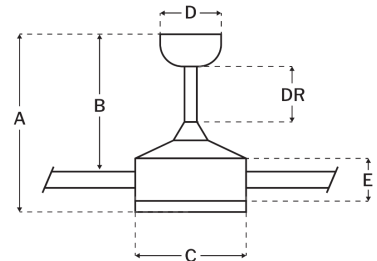

Additional Finishes

TRV52FB6

TRV52W6

Measurements

Blade Sweep (in):	52
Downrod Length (in):	6
Height (in):	14.97
Canopy Width (in):	5.91
Product Weight (lbs):	17.2
Lead Wire (in):	80
Carton Length (in):	24.21
Carton Width (in):	10.35
Carton Height (in):	8.27
Carton Cube:	1.2
Carton Weight (lbs):	19.18

Motor

Motor Material:	Silicon Steel
Motor Technology:	AC
Motor Size (mm):	153x17
Mounting Options:	Flat or Angled Ceiling
Motor Type:	3-Speed Reversible
Indoor/Outdoor Rating:	Damp

Blades

Number of Blades:	6
Blades Included:	Yes
Blade Finish:	Flat Black/Brushed Nickel
Optional Blade Finishes:	No
Blade Material:	Plywood
Blade Sweep:	52"
Blade Pitch:	11

Warranty

Limited Lifetime Warranty

Ceiling Drop Dimensions

A: Total Height w/ 6" Downrod	14.76"
B: Blade to Ceiling Height	11.65"
C: Housing Width	8.96"
D: Canopy Width	5.91"
E: Housing Height	7.55"

Electrical/Lighting