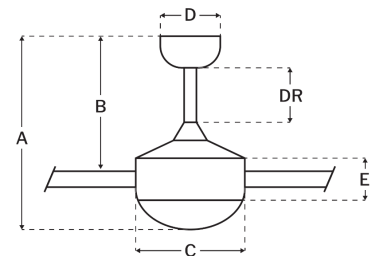

CRAFTMADE™

TOP52FB5

Topper 52" Outdoor Fan With Optional Light Kit Flat Black

UPC#647881254056

Additional Finishes

TOP52BNK5

Measurements

Blade Sweep (in):	52
Downrod Length (in):	6
Height (in):	17.77
Canopy Width (in):	5.91
Product Weight (lbs):	21.61
Lead Wire (in):	80
Carton Length (in):	27.09
Carton Width (in):	17.95
Carton Height (in):	9.76
Carton Cube:	2.75
Carton Weight (lbs):	25.35

Motor

Motor Material:	Silicon Steel
Motor Technology:	DC
Motor Size (mm):	155.5x15
Mounting Options:	Flat or Angled Ceiling
Motor Type:	6-Speed Reversible
Indoor/Outdoor Rating:	Wet

Blades

Number of Blades:	5
Blades Included:	Yes
Blade Finish:	Flat Black
Optional Blade Finishes:	No
Blade Material:	ABS
Blade Sweep:	52"
Blade Pitch:	13

Warranty

Limited Lifetime Warranty

Ceiling Drop Dimensions

A: Total Height w/ 6" Downrod	17.77"
B: Blade to Ceiling Height	12.97"
C: Housing Width	16.01"
D: Canopy Width	5.91"
E: Housing Height	4.49"

Electrical/Lighting