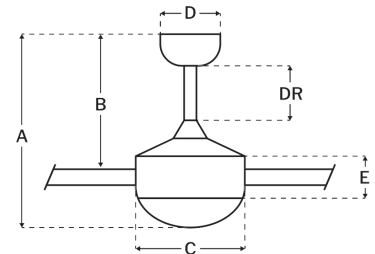

CRAFTMADE™

TOP52BNK5

Topper 52" Fan With Optional Light Kit Brushed Polished Nickel

UPC#647881257125

Additional Finishes

TOP52FB5

Measurements

Blade Sweep (in):	52
Downrod Length (in):	6
Height (in):	17.77
Canopy Width (in):	5.91
Product Weight (lbs):	21.61
Lead Wire (in):	80
Carton Length (in):	27.09
Carton Width (in):	17.95
Carton Height (in):	9.76
Carton Cube:	2.75
Carton Weight (lbs):	25.35

Motor

Motor Material:	Silicon Steel
Motor Technology:	DC
Motor Size (mm):	155.5x15
Mounting Options:	Flat or Angled Ceiling
Motor Type:	6-Speed Reversible
Indoor/Outdoor Rating:	Indoor

Blades

Number of Blades:	5
Blades Included:	Yes
Blade Finish:	Brushed Nickel
Optional Blade Finishes:	No
Blade Material:	ABS
Blade Sweep:	52"
Blade Pitch:	13

Warranty

Limited Lifetime Warranty

Ceiling Drop Dimensions

A: Total Height w/ 6" Downrod	17.77"
B: Blade to Ceiling Height	12.97"
C: Housing Width	16.01"
D: Canopy Width	5.91"
E: Housing Height	4.49"

Electrical/Lighting