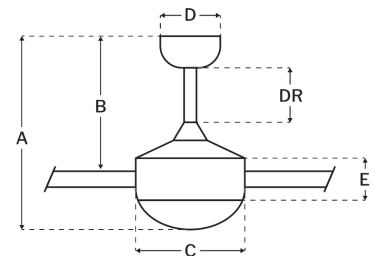

Motor

Motor Material:	Silicon Steel
Motor Technology:	AC
Motor Size (mm):	153x12
Mounting Options:	Flat or Angled Ceiling
Motor Type:	3-Speed Reversible
Indoor/Outdoor Rating:	Damp

Blades

Number of Blades:	4
Blades Included:	Yes
Blade Finish:	White
Optional Blade Finishes:	No
Blade Material:	ABS
Blade Sweep:	42"
Blade Pitch:	18

Warranty

Limited Lifetime Warranty

Ceiling Drop Dimensions

A: Total Height w/ 6" Downrod	14.34"
B: Blade to Ceiling Height	10.28"
C: Housing Width	8.66"
D: Canopy Width	5.91"
E: Housing Height	6.93"

Electrical/Lighting