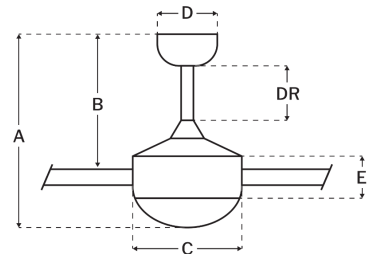

Ceiling Drop Dimensions

A: Total Height w/ 6" Downrod	14.34"
B: Blade to Ceiling Height	10.28"
C: Housing Width	8.66"
D: Canopy Width	5.91"
E: Housing Height	6.93"

Electrical/Lighting

Amps (High Speed):	0.42
Light Source Type:	Integrated LED
Number of Bulbs:	1
Bulbs Included:	Yes
Total Lighting Wattage:	18
Dimmable:	Yes
Delivered Lumens:	910
CRI:	93
Color Temp:	3000K
Lens Type:	Frost White Glass
Lens Cover:	Yes
Uplight:	No
Control Type Included:	UCI-2000-2
Optional Controls:	Available
WiFi Enabled:	No