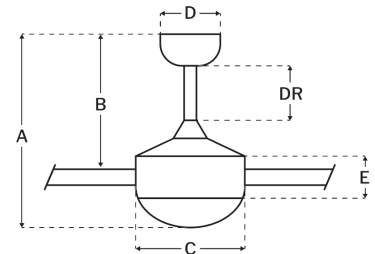

Motor

Motor Material:	Silicon Steel
Motor Technology:	AC
Motor Size (mm):	153x12
Mounting Options:	Flat or Angled Ceiling
Motor Type:	3-Speed Reversible
Indoor/Outdoor Rating:	Damp

Blades

Number of Blades:	4
Blades Included:	Yes
Blade Finish:	Painted Nickel
Optional Blade Finishes:	No
Blade Material:	ABS
Blade Sweep:	42"
Blade Pitch:	18

Warranty

Limited Lifetime Warranty

Ceiling Drop Dimensions

A: Total Height w/ 6" Downrod	14.34"
B: Blade to Ceiling Height	10.28"
C: Housing Width	8.66"
D: Canopy Width	5.91"
E: Housing Height	6.93"

Electrical/Lighting