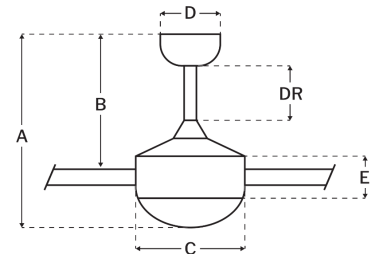

Motor

Motor Material:	Silicon Steel
Motor Technology:	AC
Motor Size (mm):	153x12
Mounting Options:	Flat or Angled Ceiling
Motor Type:	3-Speed Reversible
Indoor/Outdoor Rating:	Damp

Blades

Number of Blades:	4
Blades Included:	Yes
Blade Finish:	Flat Black
Optional Blade Finishes:	No
Blade Material:	ABS
Blade Sweep:	42"
Blade Pitch:	18

Warranty

Limited Lifetime Warranty

Ceiling Drop Dimensions

A: Total Height w/ 6" Downrod	14.34"
B: Blade to Ceiling Height	10.28"
C: Housing Width	8.66"
D: Canopy Width	5.91"
E: Housing Height	6.93"

Electrical/Lighting