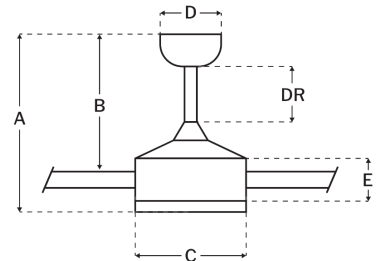

Blade Sweep (in):	52
Downrod Length (in):	6
Height (in):	16.41
Canopy Width (in):	5.12
Product Weight (lbs):	12.79
Lead Wire (in):	80
Carton Length (in):	24.29
Carton Width (in):	8.98
Carton Height (in):	8.82
Carton Cube:	1.11
Carton Weight (lbs):	14.62

Motor

Motor Material:	Silicon Steel
Motor Technology:	AC
Motor Size (mm):	153x12
Mounting Options:	Flat or Angled Ceiling
Motor Type:	3-Speed Reversible
Indoor/Outdoor Rating:	Indoor

Blades

Number of Blades:	4
Blades Included:	Yes
Blade Finish:	White/Washed Oak
Optional Blade Finishes:	No
Blade Material:	MDF
Blade Sweep:	52"
Blade Pitch:	10.5

Warranty

Limited Lifetime Warranty

Ceiling Drop Dimensions

A: Total Height w/ 6" Downrod	16.41"
B: Blade to Ceiling Height	12.68"
C: Housing Width	7.01"
D: Canopy Width	5.12"
E: Housing Height	5.04"

Electrical/Lighting