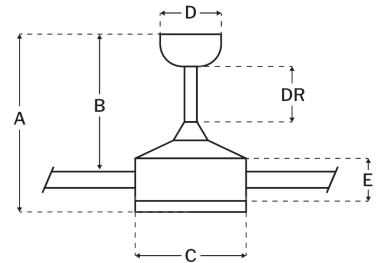

CRAFTMADE™

TER52FB4

Terie 52" Fan With Integrated Light Kit Flat Black

UPC#647881237455

Additional Finishes

TER52BNK4
TER52W4

Measurements

Blade Sweep (in):	52
Downrod Length (in):	6
Height (in):	16.42
Canopy Width (in):	5.12
Product Weight (lbs):	12.79
Lead Wire (in):	80
Carton Length (in):	24.29
Carton Width (in):	8.98
Carton Height (in):	8.82
Carton Cube:	1.11
Carton Weight (lbs):	14.62

Motor

Motor Material:	Silicon Steel
Motor Technology:	AC
Motor Size (mm):	153x12
Mounting Options:	Flat or Angled Ceiling
Motor Type:	3-Speed Reversible
Indoor/Outdoor Rating:	Indoor

Blades

Number of Blades:	4
Blades Included:	Yes
Blade Finish:	Flat Black/Greywood
Optional Blade Finishes:	No
Blade Material:	MDF
Blade Sweep:	52"
Blade Pitch:	10.5

Warranty

Limited Lifetime Warranty

Ceiling Drop Dimensions

A: Total Height w/ 6" Downrod	16.42"
B: Blade to Ceiling Height	12.68"
C: Housing Width	7.01"
D: Canopy Width	5.12"
E: Housing Height	5.04"

Electrical/Lighting