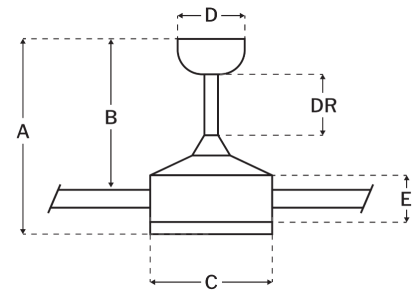

CRAFTMADE™

TEA52WSB4

Teana 52" Fan With Optional Light Kit

White/Satin Brass

UPC#647881248789

Additional Finishes

TEA52BNK4
TEA52CH4
TEA52ESP4
TEA52FB4
TEA52FBSB4
TEA52SB4
TEA52W4

Measurements

Blade Sweep (in):	52
Downrod Length (in):	6
Height (in):	15.55
Canopy Width (in):	5.12
Product Weight (lbs):	15.01
Lead Wire (in):	76
Carton Length (in):	22.83
Carton Width (in):	8.86
Carton Height (in):	10.12
Carton Cube:	1.18
Carton Weight (lbs):	16.76

Motor

Motor Material:	Silicon Steel
Motor Technology:	AC
Motor Size (mm):	153x15
Mounting Options:	Flat, Angled, Semi Flush
Motor Type:	4-Speed Reversible
Indoor/Outdoor Rating:	Indoor

Blades

Number of Blades:	4
Blades Included:	Yes
Blade Finish:	White
Optional Blade Finishes:	No
Blade Material:	Plywood
Blade Sweep:	52"
Blade Pitch:	11.5

Warranty

Limited Lifetime Warranty

Ceiling Drop Dimensions

A: Total Height w/ 6" Downrod	15.55"
B: Blade to Ceiling Height	12.28"
C: Housing Width	7.09"
D: Canopy Width	5.12"
E: Housing Height	9.02"
F: Overall Height	10.83"
G: Blade to Ceiling Height	7.64"