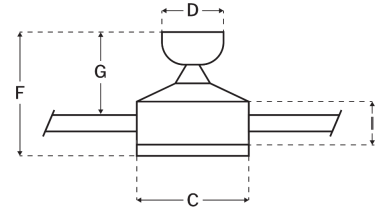

CRAFTMADE™

TEA52WSB4

Teana 52" Fan With Optional Light Kit

White/Satin Brass

UPC#647881248789

Additional Finishes

TEA52BNK4
TEA52CH4
TEA52ESP4
TEA52FB4
TEA52FBSB4
TEA52SB4
TEA52W4

Measurements

Blade Sweep (in):	52
Downrod Length (in):	6
Height (in):	15.55
Canopy Width (in):	5.12
Product Weight (lbs):	15.01
Lead Wire (in):	76
Carton Length (in):	22.83
Carton Width (in):	8.86
Carton Height (in):	10.12
Carton Cube:	1.18
Carton Weight (lbs):	16.76

Motor

Motor Material:	Silicon Steel
Motor Technology:	AC
Motor Size (mm):	153x15
Mounting Options:	Flat, Angled, Semi Flush
Motor Type:	4-Speed Reversible
Indoor/Outdoor Rating:	Indoor

Blades

Number of Blades:	4
Blades Included:	Yes
Blade Finish:	White
Optional Blade Finishes:	No
Blade Material:	Plywood
Blade Sweep:	52"
Blade Pitch:	11.5

Warranty

Limited Lifetime Warranty

Ceiling Drop Dimensions

A: Total Height w/ 6" Downrod	15.55"
B: Blade to Ceiling Height	12.28"
C: Housing Width	7.09"
D: Canopy Width	5.12"
E: Housing Height	9.02"
F: Overall Height	10.83"
G: Blade to Ceiling Height	7.64"