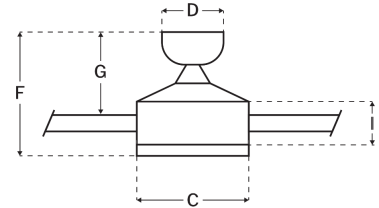

CRAFTMADE™

TEA52W4

Teana 52" Fan With Optional Light Kit White

UPC#647881185343

Additional Finishes

TEA52BNK4
TEA52CH4
TEA52ESP4
TEA52FB4
TEA52FBSB4
TEA52SB4
TEA52WSB4

Measurements

Blade Sweep (in):	52
Downrod Length (in):	6
Height (in):	15.55
Canopy Width (in):	5.12
Product Weight (lbs):	15.01
Lead Wire (in):	76
Carton Length (in):	22.83
Carton Width (in):	8.86
Carton Height (in):	10.12
Carton Cube:	1.18
Carton Weight (lbs):	16.76

Motor

Motor Material:	Silicon Steel
Motor Technology:	AC
Motor Size (mm):	153x15
Mounting Options:	Flat, Angled, Semi Flush
Motor Type:	4-Speed Reversible
Indoor/Outdoor Rating:	Indoor

Blades

Number of Blades:	4
Blades Included:	Yes
Blade Finish:	White
Optional Blade Finishes:	No
Blade Material:	Plywood
Blade Sweep:	52"
Blade Pitch:	11.5

Warranty

Limited Lifetime Warranty

Ceiling Drop Dimensions

A: Total Height w/ 6" Downrod	15.55"
B: Blade to Ceiling Height	12.28"
C: Housing Width	7.09"
D: Canopy Width	5.12"
E: Housing Height	9.02"
F: Overall Height	10.83"
G: Blade to Ceiling Height	7.64"