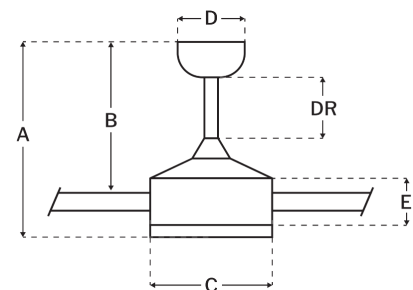

CRAFTMADE™

TEA52W4

Teana 52" Fan With Optional Light Kit White

UPC#647881185343

Additional Finishes

TEA52BNK4
TEA52CH4
TEA52ESP4
TEA52FB4
TEA52FBSB4
TEA52SB4
TEA52WSB4

Measurements

Blade Sweep (in):	52
Downrod Length (in):	6
Height (in):	15.55
Canopy Width (in):	5.12
Product Weight (lbs):	15.01
Lead Wire (in):	76
Carton Length (in):	22.83
Carton Width (in):	8.86
Carton Height (in):	10.12
Carton Cube:	1.18
Carton Weight (lbs):	16.76

Motor

Motor Material:	Silicon Steel
Motor Technology:	AC
Motor Size (mm):	153x15
Mounting Options:	Flat, Angled, Semi Flush
Motor Type:	4-Speed Reversible
Indoor/Outdoor Rating:	Indoor

Blades

Number of Blades:	4
Blades Included:	Yes
Blade Finish:	White
Optional Blade Finishes:	No
Blade Material:	Plywood
Blade Sweep:	52"
Blade Pitch:	11.5

Warranty

Limited Lifetime Warranty

Ceiling Drop Dimensions

A: Total Height w/ 6" Downrod	15.55"
B: Blade to Ceiling Height	12.28"
C: Housing Width	7.09"
D: Canopy Width	5.12"
E: Housing Height	9.02"
F: Overall Height	10.83"
G: Blade to Ceiling Height	7.64"