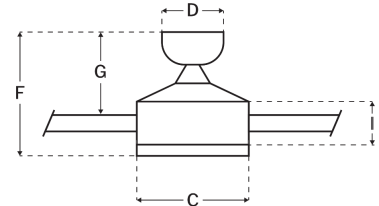

CRAFTMADE™

TEA52ESP4

Teana 52" Fan With Optional Light Kit Espresso

UPC#647881185336

Additional Finishes

TEA52BNK4
TEA52CH4
TEA52FB4
TEA52FBSB4
TEA52SB4
TEA52W4
TEA52WSB4

Measurements

Blade Sweep (in):	52
Downrod Length (in):	6
Height (in):	15.55
Canopy Width (in):	5.12
Product Weight (lbs):	15.01
Lead Wire (in):	76
Carton Length (in):	22.83
Carton Width (in):	8.86
Carton Height (in):	10.12
Carton Cube:	1.18
Carton Weight (lbs):	16.76

Motor

Motor Material:	Silicon Steel
Motor Technology:	AC
Motor Size (mm):	153x15
Mounting Options:	Flat, Angled, Semi Flush
Motor Type:	4-Speed Reversible
Indoor/Outdoor Rating:	Indoor

Blades

Number of Blades:	4
Blades Included:	Yes
Blade Finish:	Espresso/Walnut
Optional Blade Finishes:	No
Blade Material:	Plywood
Blade Sweep:	52"
Blade Pitch:	11.5

Warranty

Limited Lifetime Warranty

Ceiling Drop Dimensions

A: Total Height w/ 6" Downrod	15.55"
B: Blade to Ceiling Height	12.28"
C: Housing Width	7.09"
D: Canopy Width	5.12"
E: Housing Height	9.02"
F: Overall Height	10.83"
G: Blade to Ceiling Height	7.64"