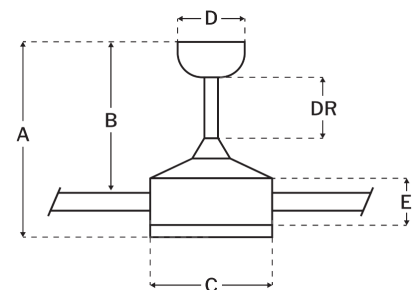

CRAFTMADE™

TEA52ESP4

Teana 52" Fan With Optional Light Kit Espresso

UPC#647881185336

Additional Finishes

TEA52BNK4
TEA52CH4
TEA52FB4
TEA52FBSB4
TEA52SB4
TEA52W4
TEA52WSB4

Measurements

Blade Sweep (in):	52
Downrod Length (in):	6
Height (in):	15.55
Canopy Width (in):	5.12
Product Weight (lbs):	15.01
Lead Wire (in):	76
Carton Length (in):	22.83
Carton Width (in):	8.86
Carton Height (in):	10.12
Carton Cube:	1.18
Carton Weight (lbs):	16.76

Motor

Motor Material:	Silicon Steel
Motor Technology:	AC
Motor Size (mm):	153x15
Mounting Options:	Flat, Angled, Semi Flush
Motor Type:	4-Speed Reversible
Indoor/Outdoor Rating:	Indoor

Blades

Number of Blades:	4
Blades Included:	Yes
Blade Finish:	Espresso/Walnut
Optional Blade Finishes:	No
Blade Material:	Plywood
Blade Sweep:	52"
Blade Pitch:	11.5

Warranty

Limited Lifetime Warranty

Ceiling Drop Dimensions

A: Total Height w/ 6" Downrod	15.55"
B: Blade to Ceiling Height	12.28"
C: Housing Width	7.09"
D: Canopy Width	5.12"
E: Housing Height	9.02"
F: Overall Height	10.83"
G: Blade to Ceiling Height	7.64"