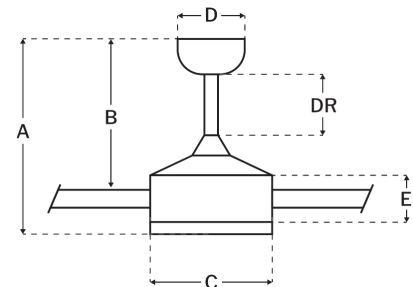

CRAFTMADE™

TEA52CH4

Teana 52" Fan With Optional Light Kit Chrome

UPC#647881182243

Additional Finishes

TEA52BNK4
TEA52ESP4
TEA52FB4
TEA52FBSB4
TEA52SB4
TEA52W4
TEA52WSB4

Measurements

Blade Sweep (in):	52
Downrod Length (in):	6
Height (in):	15.55
Canopy Width (in):	5.12
Product Weight (lbs):	15.01
Lead Wire (in):	76
Carton Length (in):	22.83
Carton Width (in):	8.86
Carton Height (in):	10.12
Carton Cube:	1.18
Carton Weight (lbs):	16.76

Motor

Motor Material:	Silicon Steel
Motor Technology:	AC
Motor Size (mm):	153x15
Mounting Options:	Flat, Angled, Semi Flush
Motor Type:	4-Speed Reversible
Indoor/Outdoor Rating:	Indoor

Blades

Number of Blades:	4
Blades Included:	Yes
Blade Finish:	Brushed Nickel/Walnut
Optional Blade Finishes:	No
Blade Material:	Plywood
Blade Sweep:	52"
Blade Pitch:	11.5

Warranty

Limited Lifetime Warranty

Ceiling Drop Dimensions

A: Total Height w/ 6" Downrod	15.55"
B: Blade to Ceiling Height	12.28"
C: Housing Width	7.09"
D: Canopy Width	5.12"
E: Housing Height	9.02"
F: Overall Height	10.83"
G: Blade to Ceiling Height	7.64"