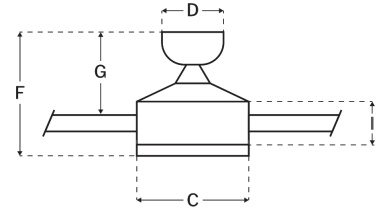

CRAFTMADE™

TEA52CH4

Teana 52" Fan With Optional Light Kit Chrome

UPC#647881182243

Additional Finishes

TEA52BNK4
TEA52ESP4
TEA52FB4
TEA52FBSB4
TEA52SB4
TEA52W4
TEA52WSB4

Measurements

Blade Sweep (in):	52
Downrod Length (in):	6
Height (in):	15.55
Canopy Width (in):	5.12
Product Weight (lbs):	15.01
Lead Wire (in):	76
Carton Length (in):	22.83
Carton Width (in):	8.86
Carton Height (in):	10.12
Carton Cube:	1.18
Carton Weight (lbs):	16.76

Motor

Motor Material:	Silicon Steel
Motor Technology:	AC
Motor Size (mm):	153x15
Mounting Options:	Flat, Angled, Semi Flush
Motor Type:	4-Speed Reversible
Indoor/Outdoor Rating:	Indoor

Blades

Number of Blades:	4
Blades Included:	Yes
Blade Finish:	Brushed Nickel/Walnut
Optional Blade Finishes:	No
Blade Material:	Plywood
Blade Sweep:	52"
Blade Pitch:	11.5

Warranty

Limited Lifetime Warranty

Ceiling Drop Dimensions

A: Total Height w/ 6" Downrod	15.55"
B: Blade to Ceiling Height	12.28"
C: Housing Width	7.09"
D: Canopy Width	5.12"
E: Housing Height	9.02"
F: Overall Height	10.83"
G: Blade to Ceiling Height	7.64"