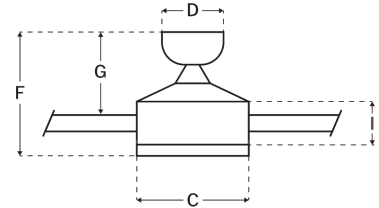

CRAFTMADE™

TEA52BNK4

Teana 52" Fan With Optional Light Kit Brushed Polished Nickel

UPC#647881181734

Additional Finishes

TEA52CH4
TEA52ESP4
TEA52FB4
TEA52FBSB4
TEA52SB4
TEA52W4
TEA52WSB4

Measurements

Blade Sweep (in):	52
Downrod Length (in):	6
Height (in):	15.55
Canopy Width (in):	5.12
Product Weight (lbs):	15.01
Lead Wire (in):	76
Carton Length (in):	22.83
Carton Width (in):	8.86
Carton Height (in):	10.12
Carton Cube:	1.18
Carton Weight (lbs):	16.76

Motor

Motor Material:	Silicon Steel
Motor Technology:	AC
Motor Size (mm):	153x15
Mounting Options:	Flat, Angled, Semi Flush
Motor Type:	4-Speed Reversible
Indoor/Outdoor Rating:	Indoor

Blades

Number of Blades:	4
Blades Included:	Yes
Blade Finish:	Brushed Nickel/Walnut
Optional Blade Finishes:	No
Blade Material:	Plywood
Blade Sweep:	52"
Blade Pitch:	11.5

Warranty

Limited Lifetime Warranty

Ceiling Drop Dimensions

A: Total Height w/ 6" Downrod	15.55"
B: Blade to Ceiling Height	12.28"
C: Housing Width	7.09"
D: Canopy Width	5.12"
E: Housing Height	9.02"
F: Overall Height	10.83"
G: Blade to Ceiling Height	7.64"