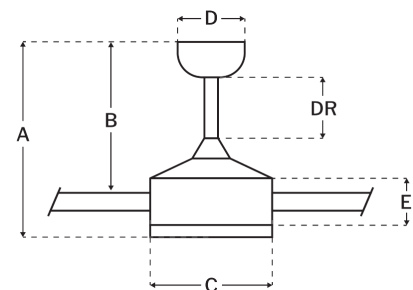

Motor

Motor Material:	Silicon Steel
Motor Technology:	AC
Motor Size (mm):	153x15
Mounting Options:	Flat, Angled, Semi Flush
Motor Type:	4-Speed Reversible
Indoor/Outdoor Rating:	Indoor

Blades

Number of Blades:	4
Blades Included:	Yes
Blade Finish:	Brushed Nickel/Walnut
Optional Blade Finishes:	No
Blade Material:	Plywood
Blade Sweep:	52"
Blade Pitch:	11.5

Warranty

Limited Lifetime Warranty

Ceiling Drop Dimensions

A: Total Height w/ 6" Downrod	15.55"
B: Blade to Ceiling Height	12.28"
C: Housing Width	7.09"
D: Canopy Width	5.12"
E: Housing Height	9.02"
F: Overall Height	10.83"
G: Blade to Ceiling Height	7.64"