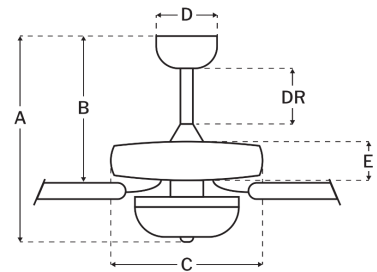

CRAFTMADE™

TCE52W5C4-C

52" Twist N Click Fan With Integrated Light Kit (4-Light)

White

UPC#647881262341

Additional Finishes

Measurements

Blade Sweep (in):	52
Downrod Length (in):	4
Height (in):	18.62
Canopy Width (in):	5.12
Product Weight (lbs):	19.4
Lead Wire (in):	80
Carton Length (in):	25.79
Carton Width (in):	12.8
Carton Height (in):	13.46
Carton Cube:	2.57
Carton Weight (lbs):	22.71

Motor

Motor Material:	Silicon Steel
Motor Technology:	AC
Motor Size (mm):	153x15
Mounting Options:	Flat or Angled Ceiling
Motor Type:	3-Speed Reversible
Indoor/Outdoor Rating:	Indoor

Blades

Number of Blades:	5
Blades Included:	Yes
Blade Finish:	White/Washed Oak
Optional Blade Finishes:	No
Blade Material:	MDF
Blade Sweep:	52"
Blade Pitch:	11.5

Warranty

Limited Lifetime Warranty

Ceiling Drop Dimensions

A: Total Height w/ 4" Downrod	18.62"
B: Blade to Ceiling Height	8.98"
C: Housing Width	11.02"
D: Canopy Width	5.12"
E: Housing Height	3.54"

Electrical/Lighting