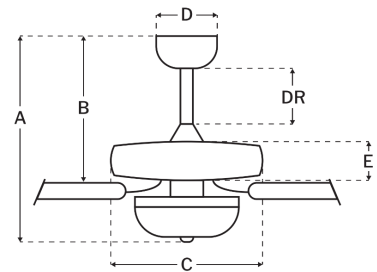

CRAFTMADE™

TCE52BNK5C1-C

52" Twist N Click Fan With Integrated Light Kit (3-Light Bowl)

Brushed Polished Nickel

UPC#647881262310

Additional Finishes

Measurements

Blade Sweep (in):	52
Downrod Length (in):	4
Height (in):	16.73
Canopy Width (in):	5.12
Product Weight (lbs):	17.42
Lead Wire (in):	80
Carton Length (in):	21.65
Carton Width (in):	12.8
Carton Height (in):	14.06
Carton Cube:	2.25
Carton Weight (lbs):	20.72

Motor

Motor Material:	Silicon Steel
Motor Technology:	AC
Motor Size (mm):	153x15
Mounting Options:	Flat or Angled Ceiling
Motor Type:	3-Speed Reversible
Indoor/Outdoor Rating:	Indoor

Blades

Number of Blades:	5
Blades Included:	Yes
Blade Finish:	Ash/Mahogany
Optional Blade Finishes:	No
Blade Material:	MDF
Blade Sweep:	52"
Blade Pitch:	12

Warranty

Limited Lifetime Warranty

Ceiling Drop Dimensions

A: Total Height w/ 4" Downrod	16.73"
B: Blade to Ceiling Height	8.98"
C: Housing Width	11.02"
D: Canopy Width	5.12"
E: Housing Height	3.54"

Electrical/Lighting