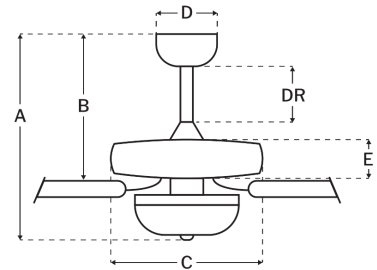

CRAFTMADE™

TCE42W5C1-C

42" Twist N Click Fan With Integrated Light Kit (3-Light Bowl)

White

UPC#647881262365

Additional Finishes

Measurements

Blade Sweep (in):	42
Downrod Length (in):	4
Height (in):	16.73
Canopy Width (in):	5.12
Product Weight (lbs):	15.87
Lead Wire (in):	80
Carton Length (in):	21.65
Carton Width (in):	12.8
Carton Height (in):	14.06
Carton Cube:	2.25
Carton Weight (lbs):	18.96

Motor

Motor Material:	Silicon Steel
Motor Technology:	AC
Motor Size (mm):	153x13
Mounting Options:	Flat or Angled Ceiling
Motor Type:	3-Speed Reversible
Indoor/Outdoor Rating:	Indoor

Blades

Number of Blades:	5
Blades Included:	Yes
Blade Finish:	White/Washed Oak
Optional Blade Finishes:	No
Blade Material:	MDF
Blade Sweep:	42"
Blade Pitch:	12

Warranty

Limited Lifetime Warranty

Ceiling Drop Dimensions

A: Total Height w/ 4" Downrod	16.73"
B: Blade to Ceiling Height	8.98"
C: Housing Width	11.02"
D: Canopy Width	5.12"
E: Housing Height	3.54"

Electrical/Lighting