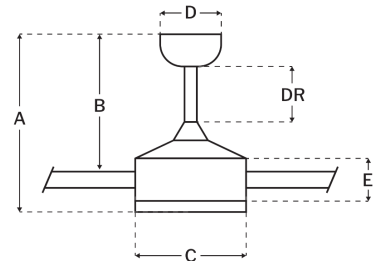

CRAFTMADE™

STO52ESP5

Stonegate 52" Fan w/ Integrated Light Kit Espresso

UPC#647881198893

Additional Finishes

Measurements

Blade Sweep (in):	52
Downrod Length (in):	6
Height (in):	18.7
Canopy Width (in):	5.12
Product Weight (lbs):	17.92
Lead Wire (in):	76
Carton Length (in):	19.69
Carton Width (in):	12.01
Carton Height (in):	12.09
Carton Cube:	1.65
Carton Weight (lbs):	20.5

Motor

Motor Material:	Silicon Steel
Motor Technology:	AC
Motor Size (mm):	153x15
Mounting Options:	Flat or Angled Ceiling
Motor Type:	3-Speed Reversible
Indoor/Outdoor Rating:	Indoor

Blades

Number of Blades:	5
Blades Included:	Yes
Blade Finish:	Espresso/Walnut
Optional Blade Finishes:	No
Blade Material:	Plywood
Blade Sweep:	52"
Blade Pitch:	12.5

Warranty

Limited Lifetime Warranty

Ceiling Drop Dimensions

A: Total Height w/ 6" Downrod	18.7"
B: Blade to Ceiling Height	12.2"
C: Housing Width	11.02"
D: Canopy Width	5.12"
E: Housing Height	9.61"

Electrical/Lighting