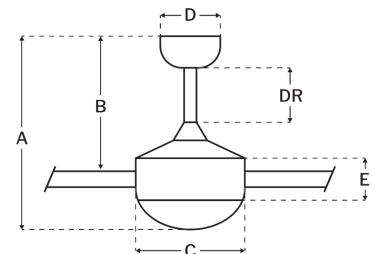

Motor

Motor Material:	Silicon Steel
Motor Technology:	DC
Motor Size (mm):	165x25
Mounting Options:	Flat or Angled Ceiling
Motor Type:	6-Speed Reversible
Indoor/Outdoor Rating:	Indoor

Blades

Number of Blades:	3
Blades Included:	Yes
Blade Finish:	Walnut
Optional Blade Finishes:	No
Blade Material:	Polycarbonate
Blade Sweep:	60"
Blade Pitch:	14

Warranty

Limited Lifetime Warranty

Ceiling Drop Dimensions

A: Total Height w/ 6" Downrod	16.76"
B: Blade to Ceiling Height	12.91"
C: Housing Width	6.32"
D: Canopy Width	5.12"
E: Housing Height	5.55"

Electrical/Lighting