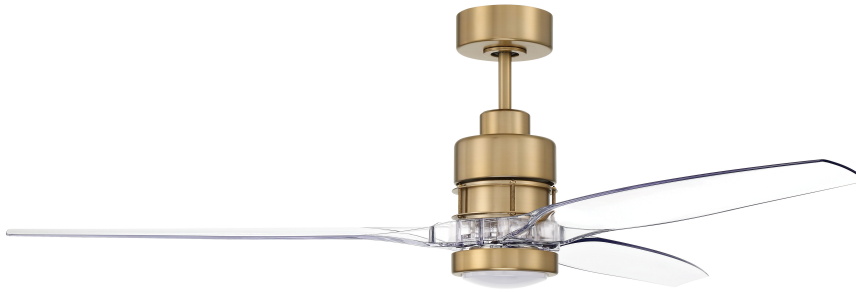

# SONWF60SB3-CAP

## Sonnet WiFi 60" Fan With Optional Light Kit Satin Brass

UPC#647881249588

### Motor

Motor Material:	Silicon Steel
Motor Technology:	DC
Motor Size (mm):	165x25
Mounting Options:	Flat or Angled Ceiling
Motor Type:	6-Speed Reversible
Indoor/Outdoor Rating:	Indoor