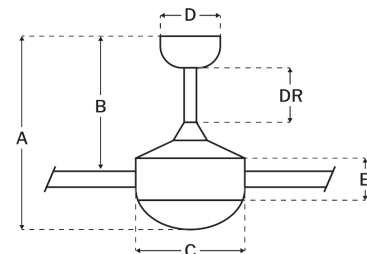

Motor

Motor Material:	Silicon Steel
Motor Technology:	DC
Motor Size (mm):	165x25
Mounting Options:	Flat or Angled Ceiling
Motor Type:	6-Speed Reversible
Indoor/Outdoor Rating:	Indoor

Blades

Number of Blades:	3
Blades Included:	Yes
Blade Finish:	Greywood
Optional Blade Finishes:	No
Blade Material:	Polycarbonate
Blade Sweep:	60"
Blade Pitch:	14

Warranty

Limited Lifetime Warranty

Ceiling Drop Dimensions

A: Total Height w/ 6" Downrod	16.76"
B: Blade to Ceiling Height	12.91"
C: Housing Width	6.32"
D: Canopy Width	5.12"
E: Housing Height	5.55"

Electrical/Lighting