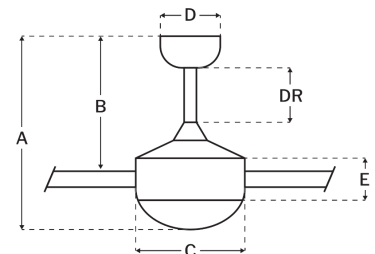

Motor

Motor Material:	Silicon Steel
Motor Technology:	DC
Motor Size (mm):	165x25
Mounting Options:	Flat or Angled Ceiling
Motor Type:	6-Speed Reversible
Indoor/Outdoor Rating:	Indoor

Blades

Number of Blades:	3
Blades Included:	Yes
Blade Finish:	Flat Black
Optional Blade Finishes:	No
Blade Material:	Polycarbonate
Blade Sweep:	60"
Blade Pitch:	14

Warranty

Limited Lifetime Warranty

Ceiling Drop Dimensions

A: Total Height w/ 6" Downrod	16.76"
B: Blade to Ceiling Height	12.91"
C: Housing Width	6.32"
D: Canopy Width	5.12"
E: Housing Height	5.55"

Electrical/Lighting