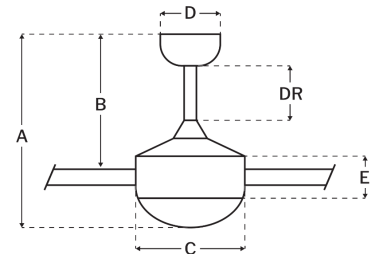

Ceiling Drop Dimensions

A: Total Height w/ 6" Downrod	16.76"
B: Blade to Ceiling Height	12.91"
C: Housing Width	6.32"
D: Canopy Width	5.98"
E: Housing Height	5.12"

Electrical/Lighting

Amps (High Speed):	0.25
Light Source Type:	Integrated LED
Number of Bulbs:	1
Bulbs Included:	Yes
Total Lighting Wattage:	18
Dimmable:	Yes
Delivered Lumens:	940
CRI:	90
Color Temp:	3000K
Lens Type:	Frost White Acrylic
Lens Cover:	Yes
Uplight:	No
Control Type Included:	WIDC Handheld
Optional Controls:	Available
WiFi Enabled:	Yes