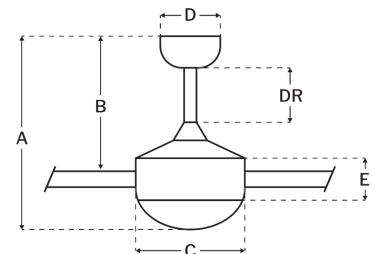

Motor

Motor Material:	Silicon Steel
Motor Technology:	DC
Motor Size (mm):	165x25
Mounting Options:	Flat or Angled Ceiling
Motor Type:	6-Speed Reversible
Indoor/Outdoor Rating:	Indoor

Blades

Number of Blades:	3
Blades Included:	Yes
Blade Finish:	Greywood
Optional Blade Finishes:	No
Blade Material:	Polycarbonate
Blade Sweep:	52"
Blade Pitch:	14

Warranty

Limited Lifetime Warranty

Ceiling Drop Dimensions

A: Total Height w/ 6" Downrod	16.76"
B: Blade to Ceiling Height	12.91"
C: Housing Width	6.32"
D: Canopy Width	5.98"
E: Housing Height	5.12"

Electrical/Lighting