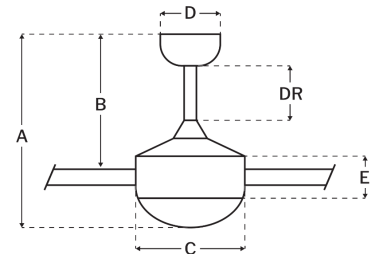

Motor

Motor Material:	Silicon Steel
Motor Technology:	DC
Motor Size (mm):	165x25
Mounting Options:	Flat or Angled Ceiling
Motor Type:	6-Speed Reversible
Indoor/Outdoor Rating:	Indoor

Blades

Number of Blades:	3
Blades Included:	Yes
Blade Finish:	Flat Black
Optional Blade Finishes:	No
Blade Material:	Polycarbonate
Blade Sweep:	52"
Blade Pitch:	14

Warranty

Limited Lifetime Warranty

Ceiling Drop Dimensions

A: Total Height w/ 6" Downrod	16.76"
B: Blade to Ceiling Height	12.91"
C: Housing Width	6.32"
D: Canopy Width	5.98"
E: Housing Height	5.12"

Electrical/Lighting