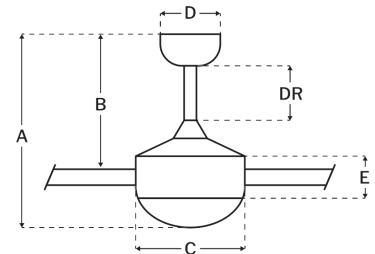

CRAFTMADE™

SONWF52CH3-CAP

Sonnet WiFi 52" Fan With Optional Light Kit Chrome

UPC#647881239190

Additional Finishes

SONWF52FB3-FBP
SONWF52FB3-GWP
SONWF52SB3-WALP
SONWF52SB3-CAP

Measurements

| | |
|-----------------------|-------|
| Blade Sweep (in): | 52 |
| Downrod Length (in): | 6 |
| Height (in): | 16.76 |
| Canopy Width (in): | 5.98 |
| Product Weight (lbs): | 15.43 |
| Lead Wire (in): | 80 |
| Carton Length (in): | 27.48 |
| Carton Width (in): | 8.5 |
| Carton Height (in): | 10.55 |
| Carton Cube: | 1.43 |
| Carton Weight (lbs): | 18.08 |

Motor

| | |
|------------------------|------------------------|
| Motor Material: | Silicon Steel |
| Motor Technology: | DC |
| Motor Size (mm): | 165x25 |
| Mounting Options: | Flat or Angled Ceiling |
| Motor Type: | 6-Speed Reversible |
| Indoor/Outdoor Rating: | Indoor |

Blades

| | |
|--------------------------|---------------|
| Number of Blades: | 3 |
| Blades Included: | Yes |
| Blade Finish: | Clear Acrylic |
| Optional Blade Finishes: | No |
| Blade Material: | Polycarbonate |
| Blade Sweep: | 52" |
| Blade Pitch: | 14 |

Warranty

Limited Lifetime Warranty

Ceiling Drop Dimensions

| | |
|-------------------------------|--------|
| A: Total Height w/ 6" Downrod | 16.76" |
| B: Blade to Ceiling Height | 12.91" |
| C: Housing Width | 6.32" |
| D: Canopy Width | 5.98" |
| E: Housing Height | 5.12" |