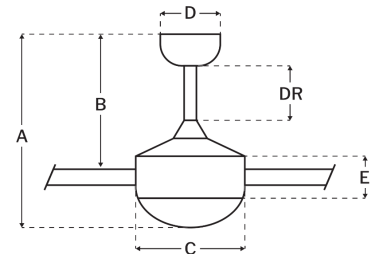

Ceiling Drop Dimensions

A: Total Height w/ 6" Downrod	21.69"
B: Blade to Ceiling Height	11.81"
C: Housing Width	18.11"
D: Canopy Width	5.91"
E: Housing Height	4.09"

Electrical/Lighting

Amps (High Speed):	0.27
Light Source Type:	LED
Number of Bulbs:	6
Bulbs Included:	Yes
Total Lighting Wattage:	24
Dimmable:	Yes
Delivered Lumens:	1920
CRI:	80
Color Temp:	3000K
Lens Type:	Frosted Glass
Lens Cover:	No
Uplight:	No
Control Type Included:	WIDC2-S Handheld
Optional Controls:	No
WiFi Enabled:	Yes