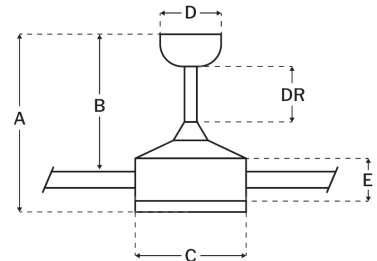

Ceiling Drop Dimensions

A: Total Height w/ 6" Downrod	14.8"
B: Blade to Ceiling Height	12.6"
C: Housing Width	7.32"
D: Canopy Width	5.87"
E: Housing Height	4.76"

Electrical/Lighting

Amps (High Speed):	0.4
Light Source Type:	Integrated LED
Number of Bulbs:	1
Bulbs Included:	Yes
Total Lighting Wattage:	22
Dimmable:	Yes
Delivered Lumens:	1300
CRI:	91
Color Temp:	3000K
Lens Type:	Frost White Acrylic
Lens Cover:	Yes
Uplight:	No
Control Type Included:	WIDC3-Handheld
Optional Controls:	No
WiFi Enabled:	No