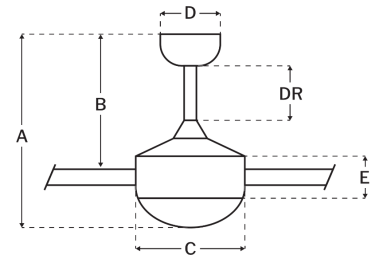

CRAFTMADE™

SBN52W4

Sebastion 52" Fan With Optional Light Kit White

UPC#647881241230

Additional Finishes

SBN52FB4
SBN52PN4

Measurements

Blade Sweep (in):	52
Downrod Length (in):	6
Height (in):	16.92
Canopy Width (in):	5.87
Product Weight (lbs):	16.95
Lead Wire (in):	80
Carton Length (in):	26.77
Carton Width (in):	15.75
Carton Height (in):	11.02
Carton Cube:	2.69
Carton Weight (lbs):	19.82

Motor

Motor Material:	Silicon Steel
Motor Technology:	DC
Motor Size (mm):	153x8
Mounting Options:	Flat or Angled Ceiling
Motor Type:	6-Speed Reversible
Indoor/Outdoor Rating:	Wet

Blades

Number of Blades:	4
Blades Included:	Yes
Blade Finish:	White
Optional Blade Finishes:	No
Blade Material:	ABS
Blade Sweep:	52"
Blade Pitch:	12

Warranty

Limited Lifetime Warranty

Ceiling Drop Dimensions

A: Total Height w/ 6" Downrod	16.93"
B: Blade to Ceiling Height	13"
C: Housing Width	8.9"
D: Canopy Width	5.87"
E: Housing Height	3.19"

Electrical/Lighting