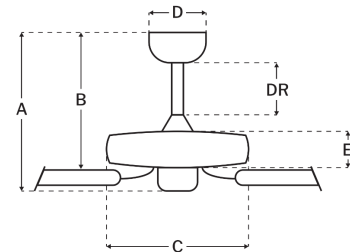

Measurements

Blade Sweep (in):	60
Downrod Length (in):	4
Height (in):	13.21
Canopy Width (in):	5.51
Product Weight (lbs):	20.79
Lead Wire (in):	76
Carton Length (in):	25.31
Carton Width (in):	12.83
Carton Height (in):	10.35
Carton Cube:	1.95
Carton Weight (lbs):	22.93

Motor

Motor Material:	Silicon Steel
Motor Technology:	AC
Motor Size (mm):	188x20
Mounting Options:	Flat or Angled Ceiling
Motor Type:	3-Speed Reversible
Indoor/Outdoor Rating:	Indoor

Blades

Number of Blades:	5
Blades Included:	Yes
Blade Finish:	White/Washed Oak
Optional Blade Finishes:	No
Blade Material:	Plywood
Blade Sweep:	60"
Blade Pitch:	12.5

Warranty

Limited Lifetime Warranty

Ceiling Drop Dimensions

A: Total Height w/ 4" Downrod	13.21"
B: Blade to Ceiling Height	10.77"
C: Housing Width	11.56"
D: Canopy Width	5.51"
E: Housing Height	4.54"

Electrical/Lighting