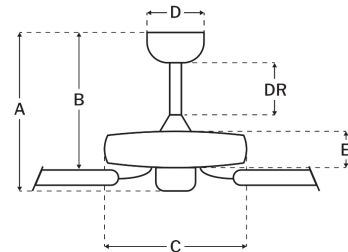

Measurements

Blade Sweep (in):	60
Downrod Length (in):	4
Height (in):	13.21
Canopy Width (in):	5.51
Product Weight (lbs):	20.79
Lead Wire (in):	76
Carton Length (in):	25.31
Carton Width (in):	12.83
Carton Height (in):	10.35
Carton Cube:	1.95
Carton Weight (lbs):	22.93

Motor

Motor Material:	Silicon Steel
Motor Technology:	AC
Motor Size (mm):	188x20
Mounting Options:	Flat or Angled Ceiling
Motor Type:	3-Speed Reversible
Indoor/Outdoor Rating:	Indoor

Blades

Number of Blades:	5
Blades Included:	Yes
Blade Finish:	Flat Black/Greywood
Optional Blade Finishes:	No
Blade Material:	Plywood
Blade Sweep:	60"
Blade Pitch:	12.5

Warranty

Limited Lifetime Warranty

Ceiling Drop Dimensions

A: Total Height w/ 4" Downrod	13.21"
B: Blade to Ceiling Height	10.77"
C: Housing Width	11.56"
D: Canopy Width	5.51"
E: Housing Height	4.54"

Electrical/Lighting