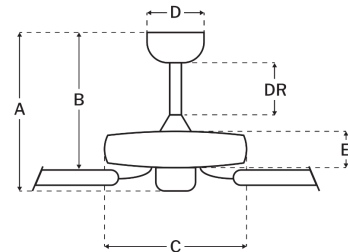

Measurements

Blade Sweep (in):	60
Downrod Length (in):	4
Height (in):	13.21
Canopy Width (in):	5.51
Product Weight (lbs):	20.79
Lead Wire (in):	76
Carton Length (in):	25.31
Carton Width (in):	12.83
Carton Height (in):	10.35
Carton Cube:	1.95
Carton Weight (lbs):	22.93

Motor

Motor Material:	Silicon Steel
Motor Technology:	AC
Motor Size (mm):	188x20
Mounting Options:	Flat or Angled Ceiling
Motor Type:	3-Speed Reversible
Indoor/Outdoor Rating:	Indoor

Blades

Number of Blades:	5
Blades Included:	Yes
Blade Finish:	Espresso/Walnut
Optional Blade Finishes:	No
Blade Material:	Plywood
Blade Sweep:	60"
Blade Pitch:	12.5

Warranty

Limited Lifetime Warranty

Ceiling Drop Dimensions

A: Total Height w/ 4" Downrod	13.21"
B: Blade to Ceiling Height	10.77"
C: Housing Width	11.56"
D: Canopy Width	5.51"
E: Housing Height	4.54"

Electrical/Lighting