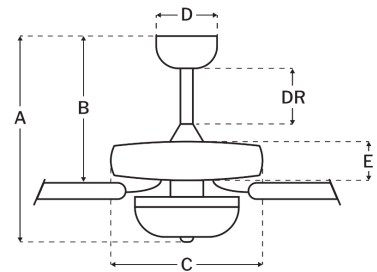

CRAFTMADE™

S112SB5-60BWNFB

Super Pro 112 60" Fan With Integrated Light Kit Satin Brass

UPC#647881220440

Additional Finishes

S112BN5-60BNGW
S112BNK5-60DWGWN
S112ESP5-60ESPWLN
S112FB5-60FBGW

Measurements

Blade Sweep (in):	60
Downrod Length (in):	4
Height (in):	13.71
Canopy Width (in):	5.51
Product Weight (lbs):	23.04
Lead Wire (in):	76
Carton Length (in):	26
Carton Width (in):	12.83
Carton Height (in):	10.55
Carton Cube:	2.04
Carton Weight (lbs):	24.76

Motor

Motor Material:	Silicon Steel
Motor Technology:	AC
Motor Size (mm):	188x20
Mounting Options:	Flat or Angled Ceiling
Motor Type:	3-Speed Reversible
Indoor/Outdoor Rating:	Indoor

Blades

Number of Blades:	5
Blades Included:	Yes
Blade Finish:	Black Walnut/Flat Black
Optional Blade Finishes:	No
Blade Material:	Plywood
Blade Sweep:	60"
Blade Pitch:	12.5

Warranty

Limited Lifetime Warranty

Ceiling Drop Dimensions

A: Total Height w/ 4" Downrod	13.71"
B: Blade to Ceiling Height	10.77"
C: Housing Width	11.56"
D: Canopy Width	5.51"
E: Housing Height	4.54"

Electrical/Lighting