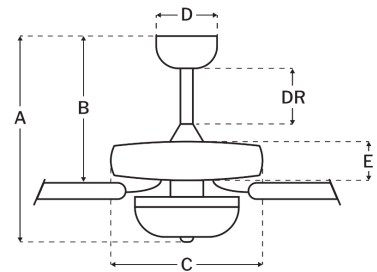

CRAFTMADE™

S112FB5-60FBGW

Super Pro 112 60" Fan With Integrated Light Kit
Flat Black

UPC#647881220433

Additional Finishes

S112BN5-60BNGW
S112BNK5-60DWGWN
S112ESP5-60ESPWLN
S112SB5-60BWNFB

Measurements

Blade Sweep (in):	60
Downrod Length (in):	4
Height (in):	13.71
Canopy Width (in):	5.51
Product Weight (lbs):	23.04
Lead Wire (in):	76
Carton Length (in):	26
Carton Width (in):	12.83
Carton Height (in):	10.55
Carton Cube:	2.04
Carton Weight (lbs):	24.76

Motor

Motor Material:	Silicon Steel
Motor Technology:	AC
Motor Size (mm):	188x20
Mounting Options:	Flat or Angled Ceiling
Motor Type:	3-Speed Reversible
Indoor/Outdoor Rating:	Indoor

Blades

Number of Blades:	5
Blades Included:	Yes
Blade Finish:	Flat Black/Greywood
Optional Blade Finishes:	No
Blade Material:	Plywood
Blade Sweep:	60"
Blade Pitch:	12.5

Warranty

Limited Lifetime Warranty

Ceiling Drop Dimensions

A: Total Height w/ 4" Downrod	13.71"
B: Blade to Ceiling Height	10.77"
C: Housing Width	11.56"
D: Canopy Width	5.51"
E: Housing Height	4.54"

Electrical/Lighting