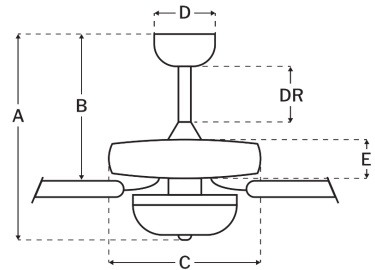

S104FBSB5-60BWNFB

S104WPLN5-60WWOK

S104WSB5-60WWOK

Measurements

Blade Sweep (in):	60
Downrod Length (in):	4
Height (in):	18.71
Canopy Width (in):	5.51
Product Weight (lbs):	24.8
Lead Wire (in):	76
Carton Length (in):	26.3
Carton Width (in):	12.83
Carton Height (in):	11.34
Carton Cube:	2.21
Carton Weight (lbs):	28.02

Motor

Motor Material:	Silicon Steel
Motor Technology:	AC
Motor Size (mm):	188x20
Mounting Options:	Flat or Angled Ceiling
Motor Type:	3-Speed Reversible
Indoor/Outdoor Rating:	Indoor

Blades

Number of Blades:	5
Blades Included:	Yes
Blade Finish:	Black Walnut/Flat Black
Optional Blade Finishes:	No
Blade Material:	Plywood
Blade Sweep:	60"
Blade Pitch:	12.5

Warranty

Limited Lifetime Warranty

Ceiling Drop Dimensions

A: Total Height w/ 4" Downrod	18.71"
B: Blade to Ceiling Height	10.77"
C: Housing Width	11.56"
D: Canopy Width	5.51"
E: Housing Height	4.54"

Electrical/Lighting