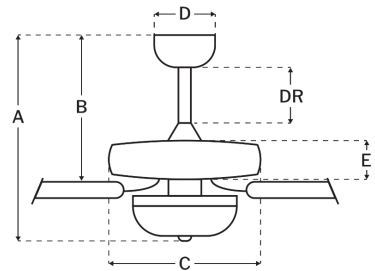

## Measurements

|                       |       |
|-----------------------|-------|
| Blade Sweep (in):     | 60    |
| Downrod Length (in):  | 4     |
| Height (in):          | 17.5  |
| Canopy Width (in):    | 5.51  |
| Product Weight (lbs): | 27.34 |
| Lead Wire (in):       | 76    |
| Carton Length (in):   | 26.3  |
| Carton Width (in):    | 13.62 |
| Carton Height (in):   | 10.55 |
| Carton Cube:          | 2.19  |
| Carton Weight (lbs):  | 29.56 |