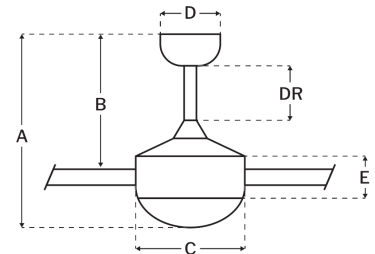

Blade Sweep (in):	24
Downrod Length (in):	6
Height (in):	6.08
Canopy Width (in):	6.03
Product Weight (lbs):	30.86
Lead Wire (in):	80
Carton Length (in):	31.1
Carton Width (in):	31.1
Carton Height (in):	12.2
Carton Cube:	6.83
Carton Weight (lbs):	39.68

Motor

Motor Material:	Silicon Steel
Motor Technology:	DC
Motor Size (mm):	123x10
Mounting Options:	Flat or Angled Ceiling
Motor Type:	6-Speed Reversible
Indoor/Outdoor Rating:	Indoor

Blades

Number of Blades:	4
Blades Included:	Yes
Blade Finish:	Clear Acrylic
Optional Blade Finishes:	No
Blade Material:	Polycarbonate
Blade Sweep:	24"
Blade Pitch:	13

Warranty

Limited Lifetime Warranty

Ceiling Drop Dimensions

A: Total Height w/ 6" Downrod	6.08"
B: Blade to Ceiling Height	14.36"
C: Housing Width	6.08"
D: Canopy Width	6.03"
E: Housing Height	6.24"

Electrical/Lighting