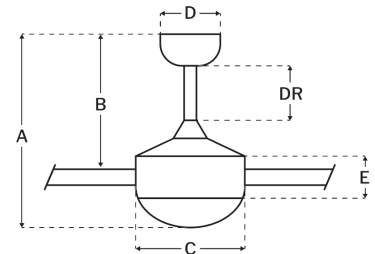

CRAFTMADE™

RVL28CH4

Reveal 24" Fandelier With Integrated Light Kit Chrome

UPC#647881261801

Additional Finishes

RVL28SB4

Measurements

Blade Sweep (in):	24
Downrod Length (in):	6
Height (in):	6.08
Canopy Width (in):	6.03
Product Weight (lbs):	30.86
Lead Wire (in):	80
Carton Length (in):	31.1
Carton Width (in):	31.1
Carton Height (in):	12.2
Carton Cube:	6.83
Carton Weight (lbs):	39.68

Motor

Motor Material:	Silicon Steel
Motor Technology:	DC
Motor Size (mm):	123x10
Mounting Options:	Flat or Angled Ceiling
Motor Type:	6-Speed Reversible
Indoor/Outdoor Rating:	Indoor

Blades

Number of Blades:	4
Blades Included:	Yes
Blade Finish:	Clear Acrylic
Optional Blade Finishes:	No
Blade Material:	Polycarbonate
Blade Sweep:	24"
Blade Pitch:	13

Warranty

Limited Lifetime Warranty

Ceiling Drop Dimensions

A: Total Height w/ 6" Downrod	6.08"
B: Blade to Ceiling Height	14.36"
C: Housing Width	6.08"
D: Canopy Width	6.03"
E: Housing Height	6.24"

Electrical/Lighting